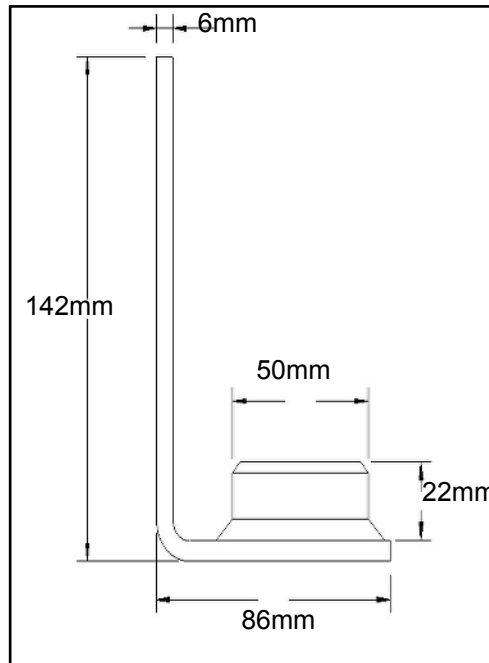

GD400 Garage Door Lock Data Sheet

Features:

- Bolt on 'L' shaped bracket to fit to either outside or inside of garage door.
- Reinforcing plate supplied in kit to strengthen door. 75mm x 110mm, 6mm thick.
- Uses Bulldog Super Lock Bolt, no padlocks. See separate sheet.
- M10 x 75mm coach bolts supplied for fitting to metal or wooden doors.
- Lock tube fits flush with ground, no protruding parts.
- When locked, the garage door is physically held to the ground making prising of the door very difficult.
- Dust caps provided to prevent dirt and dust ingress into lock and lock tube.
- Finished in a highly visible yellow powder coating.
- Also available Roller Shutter Door Lock version GR500.
- Weight =2.3kg