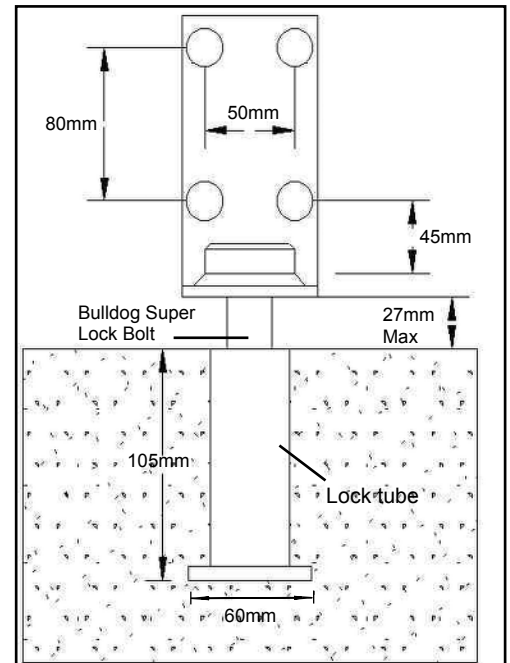

GD400 Garage Door Lock Data Sheet

Features:

- Bolt on 'L' shaped bracket to fit to either outside or inside of garage door.
- Reinforcing plate supplied in kit to strengthen door. 75mm x 110mm, 6mm thick.
- Uses Bulldog Super Lock Bolt, no padlocks. See separate sheet.
- M10 x 75mm coach bolts supplied for fitting to metal or wooden doors.
- Lock tube fits flush with ground, no protruding parts.
- When locked, the garage door is physically held to the ground making prising of the door very difficult.
- Dust caps provided to prevent dirt and dust ingress into lock and lock tube.
- Finished in a highly visible yellow powder coating.
- Also available Roller Shutter Door Lock version GR500.
- Weight =2.3kg